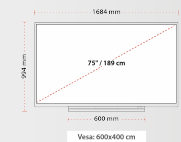

A+

233kWh

160W

<0.5W