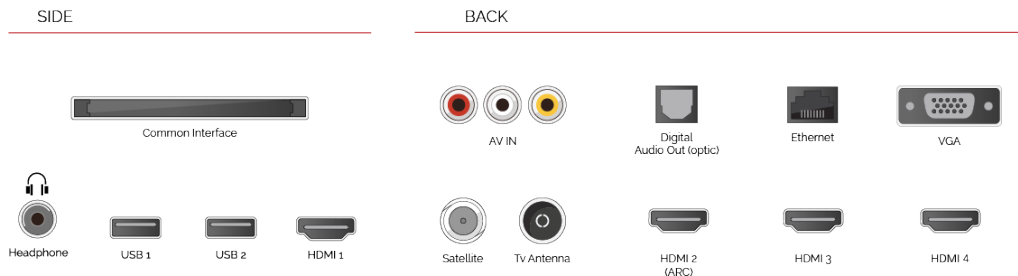

Dolby Vision HDR: Immerse yourself in the on-screen action with one of our Toshiba Dolby Vision compatible TVs. The preferred HDR video format of movie makers around the world, Dolby Vision uses dynamic metadata to read and calculate exactly the right brightness level for every TV frame.

Features

Connection Ports

Size Info

DISPLAY

| | |
|-------------------------|------------------------|
| Screen Size (inch / cm) | 75" / 189cm |
| Resolution | Ultra HD (3840 x 2160) |
| Panel Type | DLED |
| Brightness | 350 |