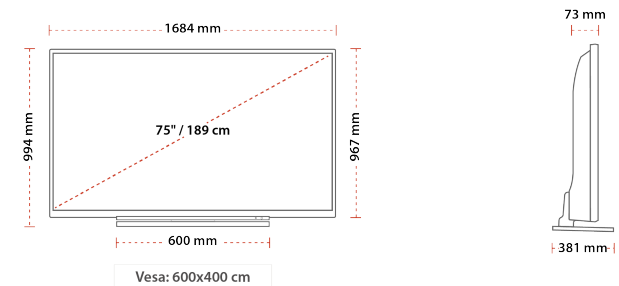

Features

Connection Ports

Size Info

DISPLAY

| | |
|-------------------------|------------------------|
| Screen Size (inch / cm) | 75" / 189cm |
| Resolution | Ultra HD (3840 x 2160) |
| Panel Type | DLED |
| Brightness | 350 |